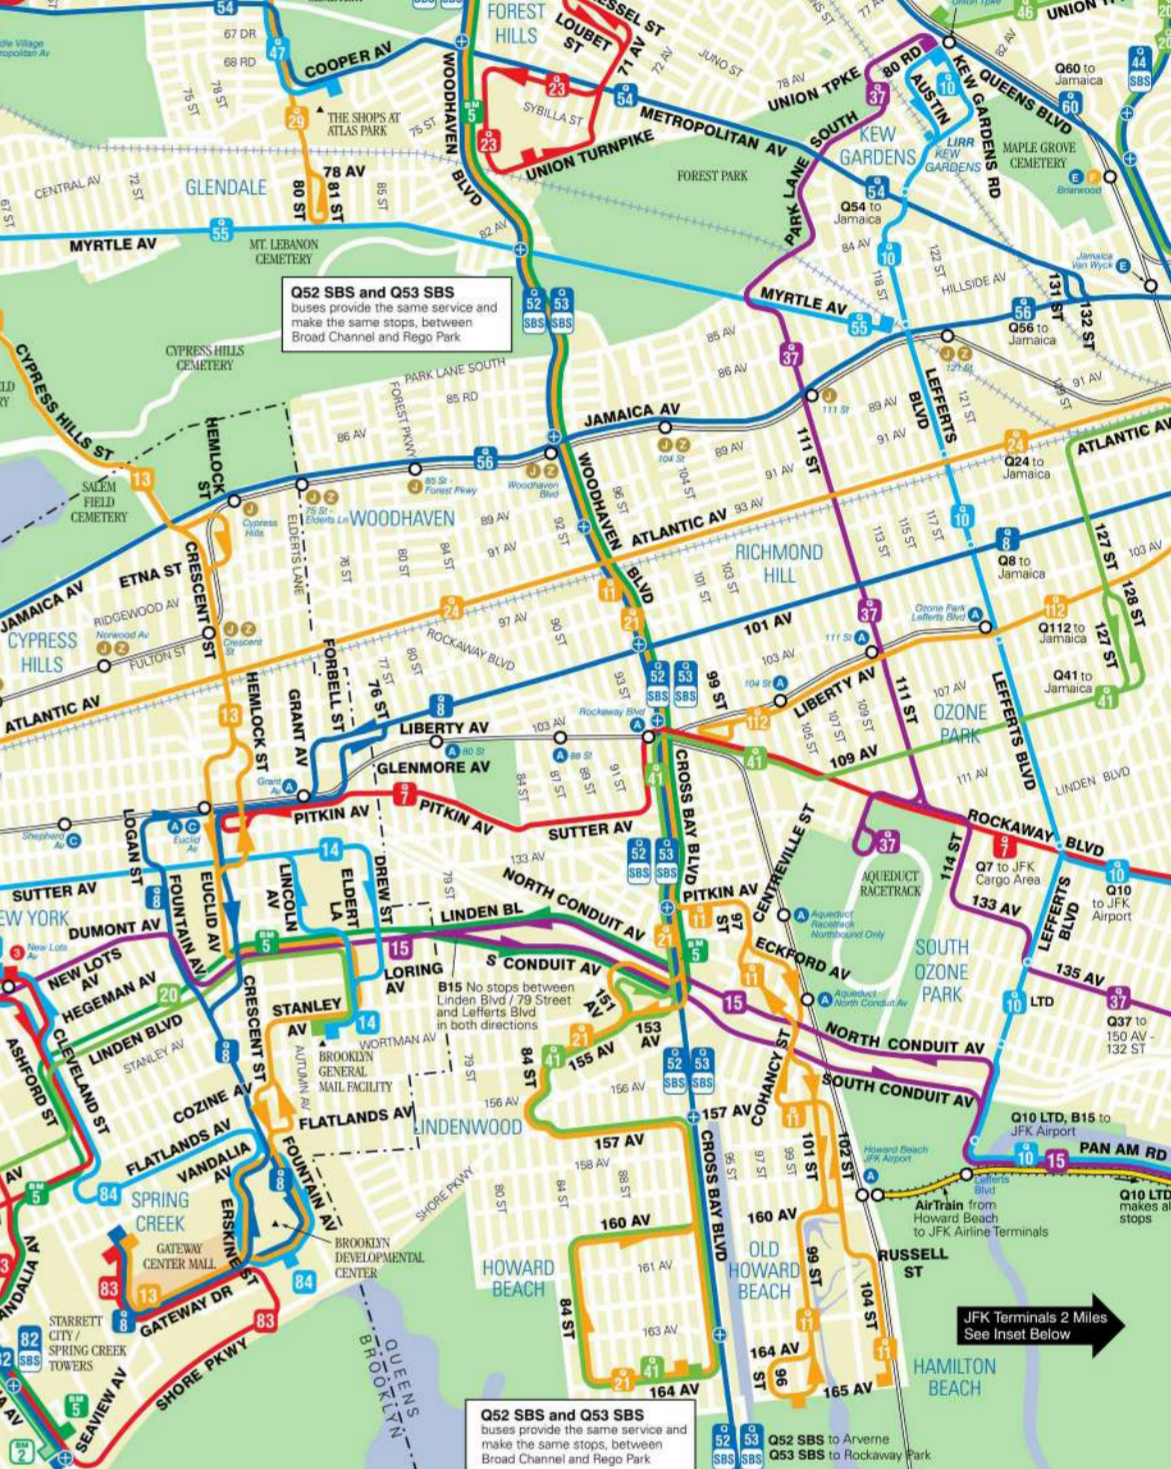

Legend

- Subway Line
- Station Name
- Hospital
- Point of Interest
- Commuter Rail Station
- Limited Service
- AirTrain JFK Airport Service
- Local Bus Service
- Full-time Service (Every day 7 a.m. - 10 p.m.; many routes operate longer hours)
- No Saturday and/or Sunday Service
- Direction of Service (two-way service has no arrows)
- Limited Service Stop
- Part-time Service
- Part-time Terminal
- Express Bus Service (Dark Green) Premium fare
- Express Bus Route
- Express Section (no stops)
- +selectbusservice
- Select Bus Stop
- Airport

+selectbusservice
B44, B46, B82, Q52, Q53, S79

- Premium service for the cost of a local bus.
- For B44, B46, B82, Q52, Q53 SBS you must pay before boarding.
- SBS stops are equipped with fare payment machines. Keep your ticket. For S79 SBS on-board.
- Free transfers are available to all local buses and subway.

Other Bus Routes

B01	East New York - JFK Airport Carga Area
B02	Spring Creek - Jamaica
B03	New Gardens - JFK Int'l Airport
B04	Did Howard Bch/Hamilton Bch - Elmhurst
B05	Howard Beach - Elmhurst
B06	Williamsburg - Jamaica
B07	Midwood - Rockaway Park
B08	Long Island City - Ridgewood
B09	Howard Beach - Jamaica
B10	SBS Avenue - Elmhurst
B11	SBS Rockaway Park - Woodside
B12	Sea Gate - Stillwell Av
B13	Williamsburg - Jamaica
B14	Williamsburg - Rego Creek
B15	SBS Bensonhurst - Spring Creek Towers
B16	Spring Creek - Downtown Brooklyn
B17	Spring Creek - East New York
B18	College of St. - Bay Ridge LTD
B19	Canarsie - Downtown Brooklyn LTD